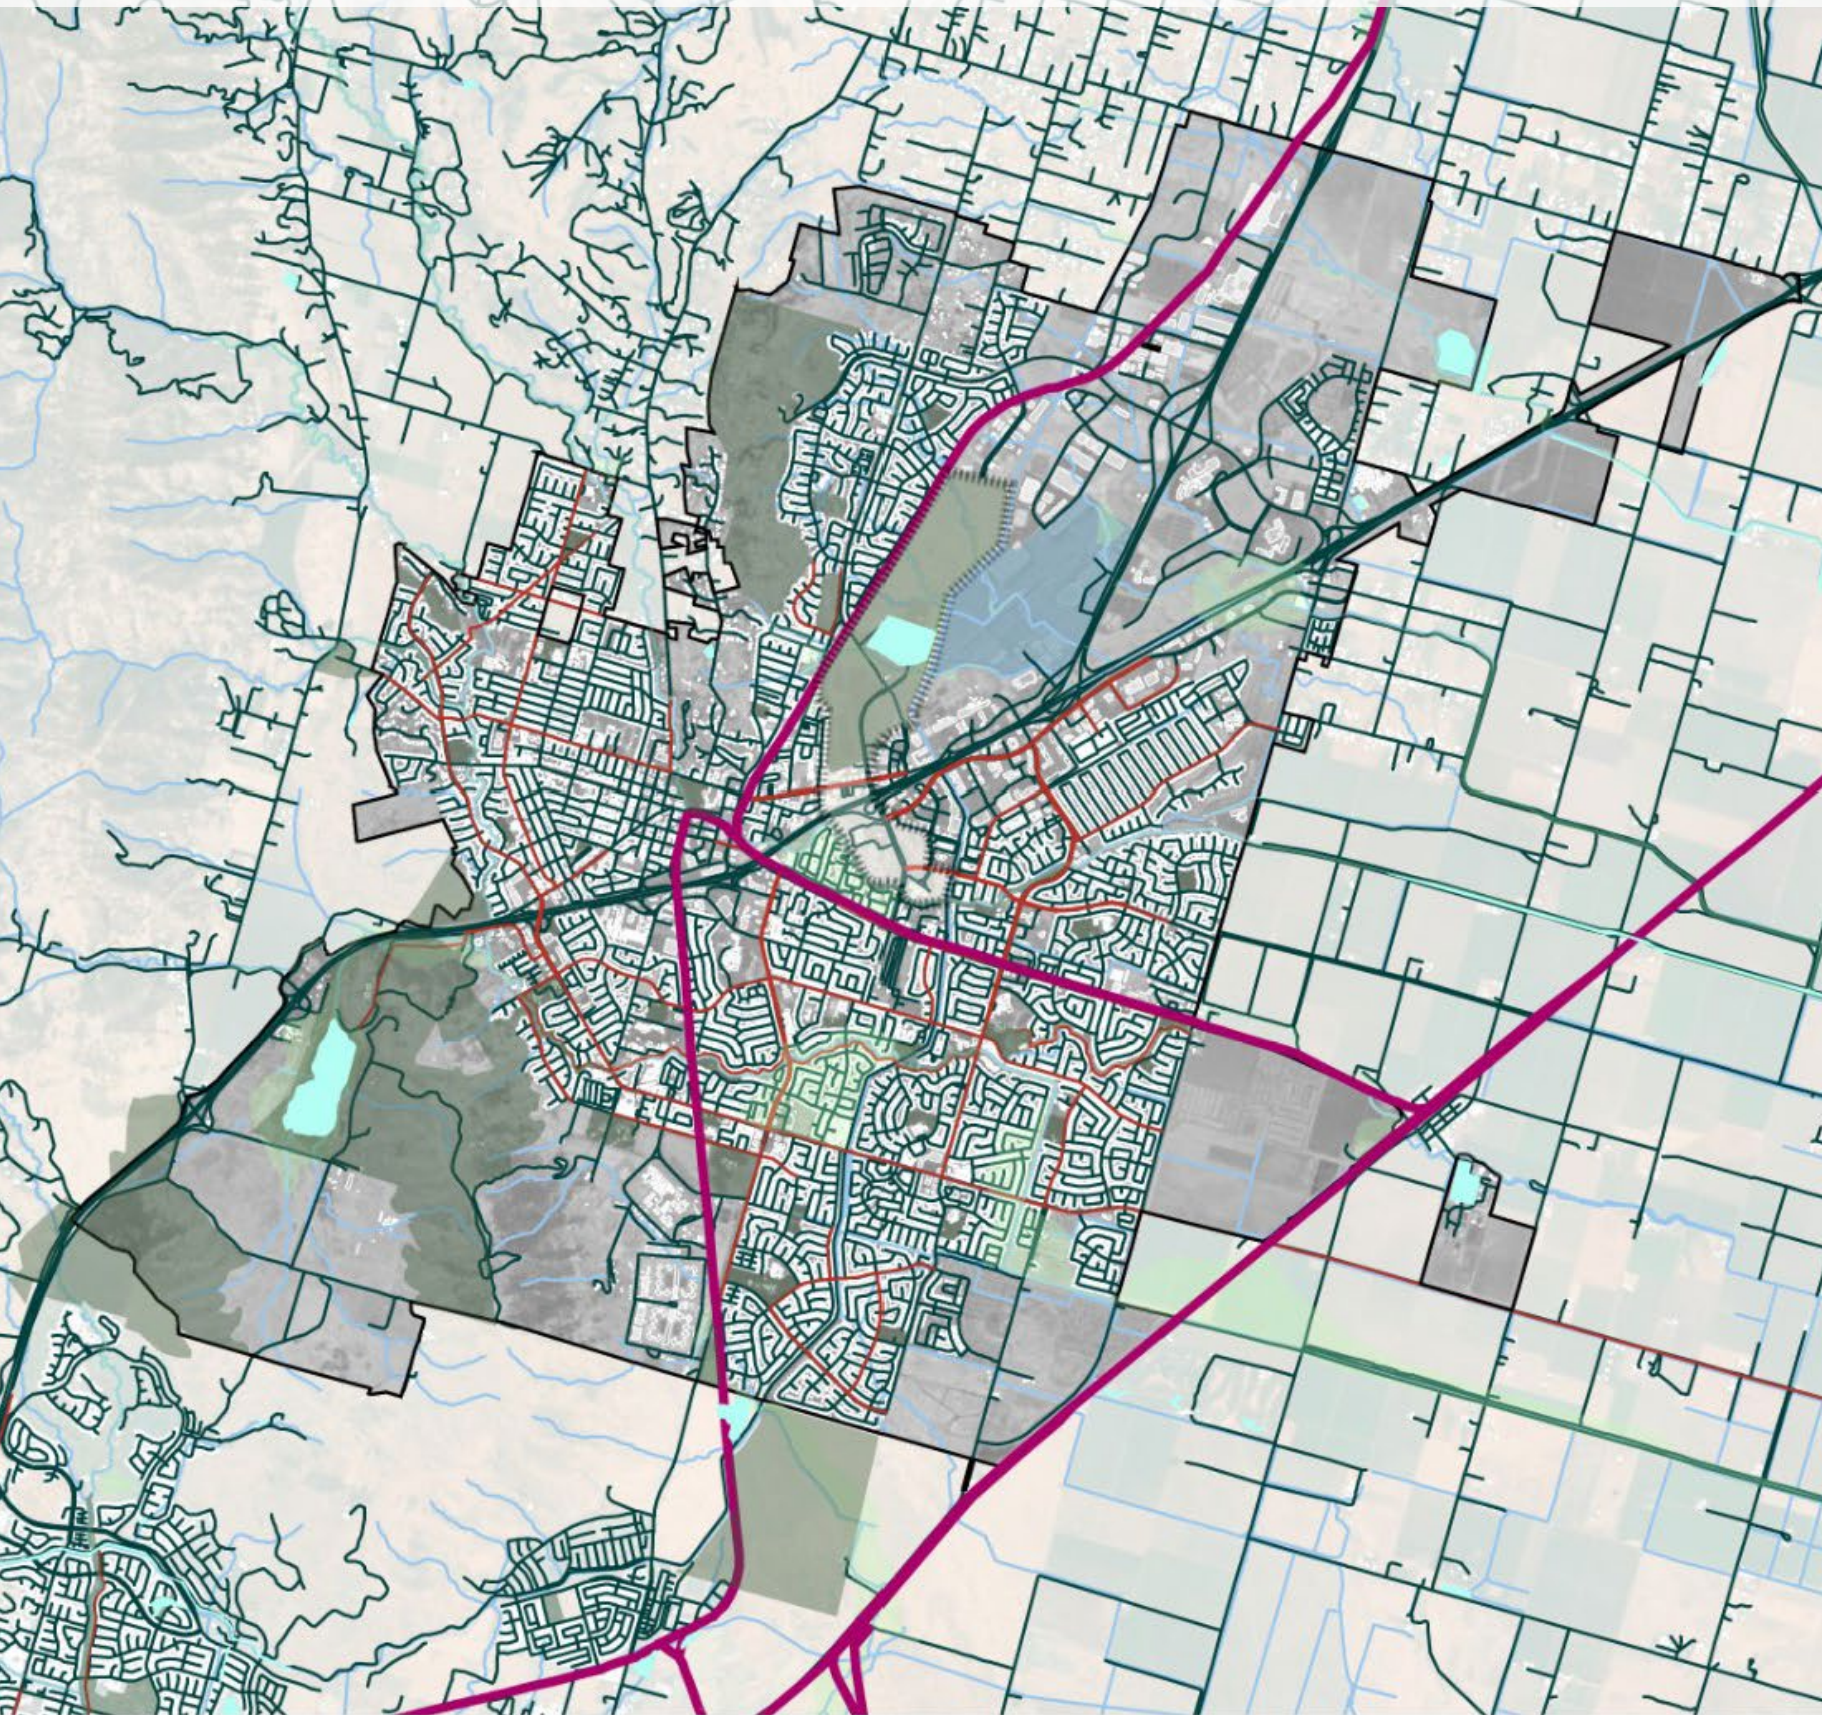

Legend

-  Hemp/Sage
-  Tobacco
-  Yerba Santa
-  Alum Root
-  Sweet Grass
-  Wild Ginger
-  Yarrow
-  CA Sagebrush
-  CA Buckwheat
-  Sage

SCALE: 1" = 5'-0"

05

Urban Design

Vacaville, CA

Urban Mapping + Design