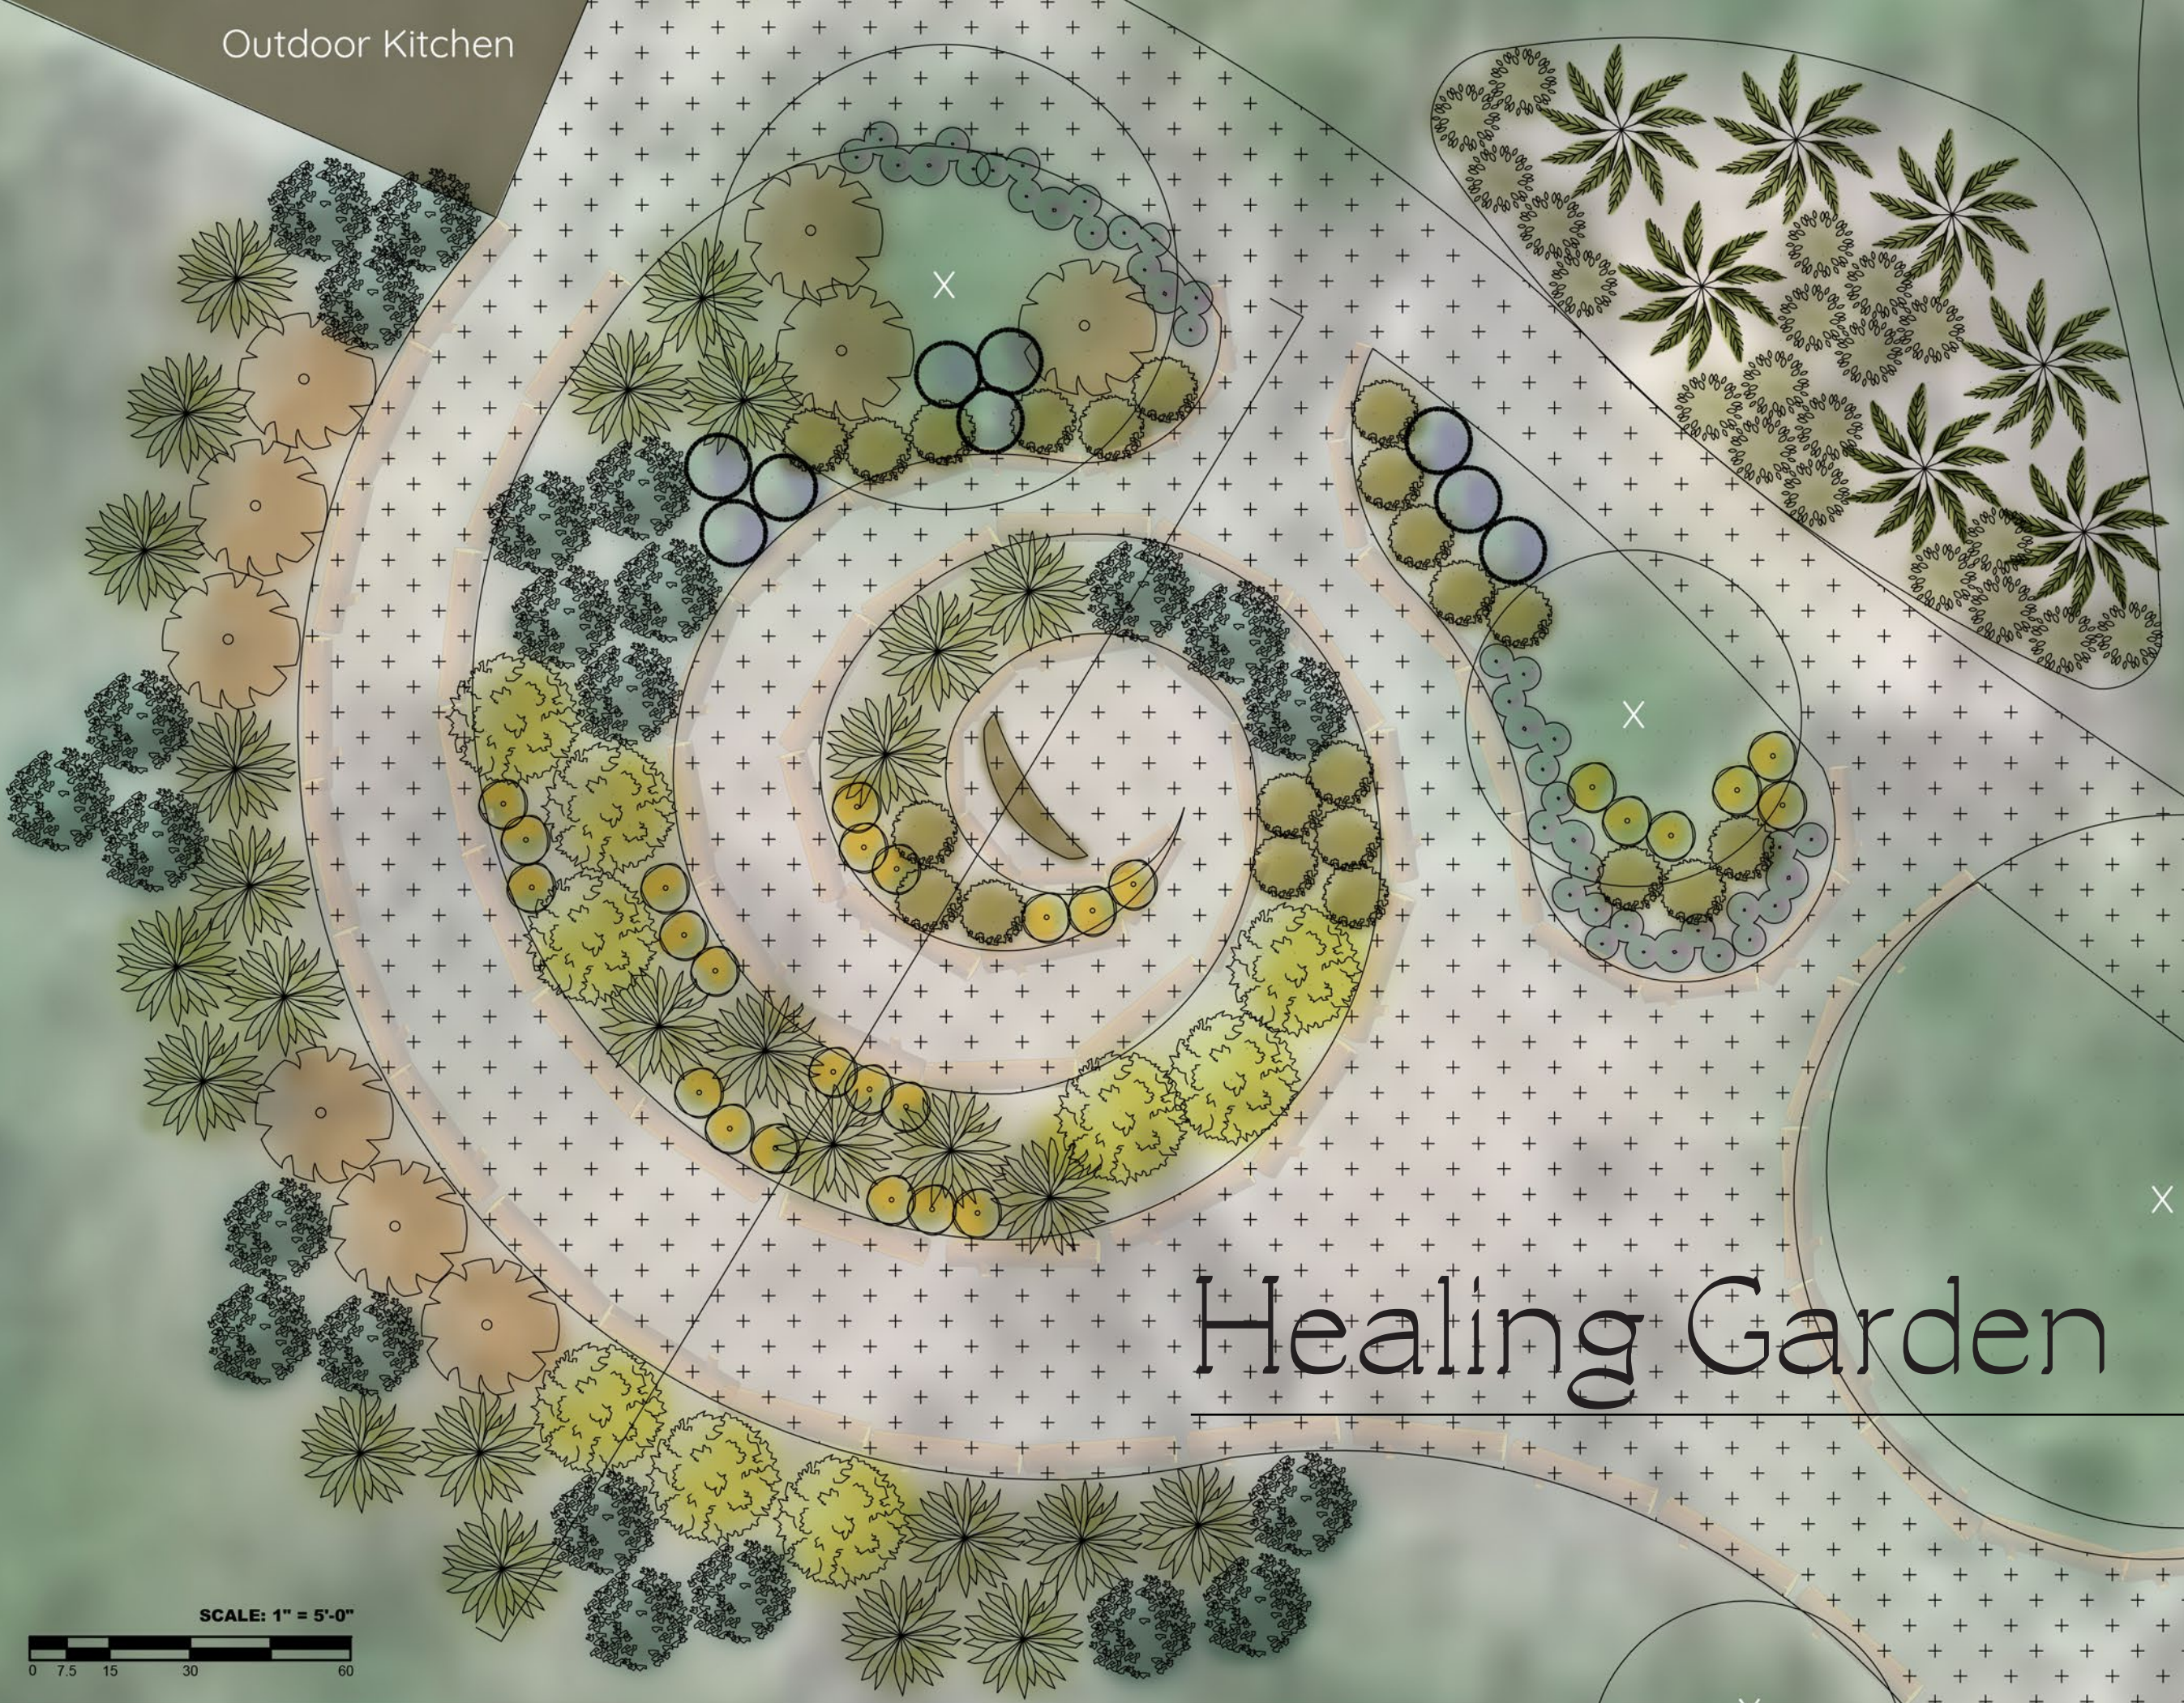

Petroselinum crispum

Ocimum basilicum

Site Plan [Not to Scale]

Amenities

Rolling Greenwall

Fireplace

Round Planter

Piano

Planter-Bench-Table Combo

Hammock

Greenwall-Bench Combo

Picnic Table

04

Native American
Intertribal Center

St. Helena, CA

Outdoor Kitchen

Legend

-  Hemp/Sage
-  Tobacco
-  Yerba Santa
-  Alum Root
-  Sweet Grass
-  Wild Ginger
-  Yarrow
-  CA Sagebrush
-  CA Buckwheat
-  Sage

SCALE: 1" = 5'-0"

05

Urban Design

Vacaville, CA

Urban Mapping + Design

D.G. Path

Native Garden

Parking Lot Access

Vegetation

Wetland/Beach

Walking Deck,
River